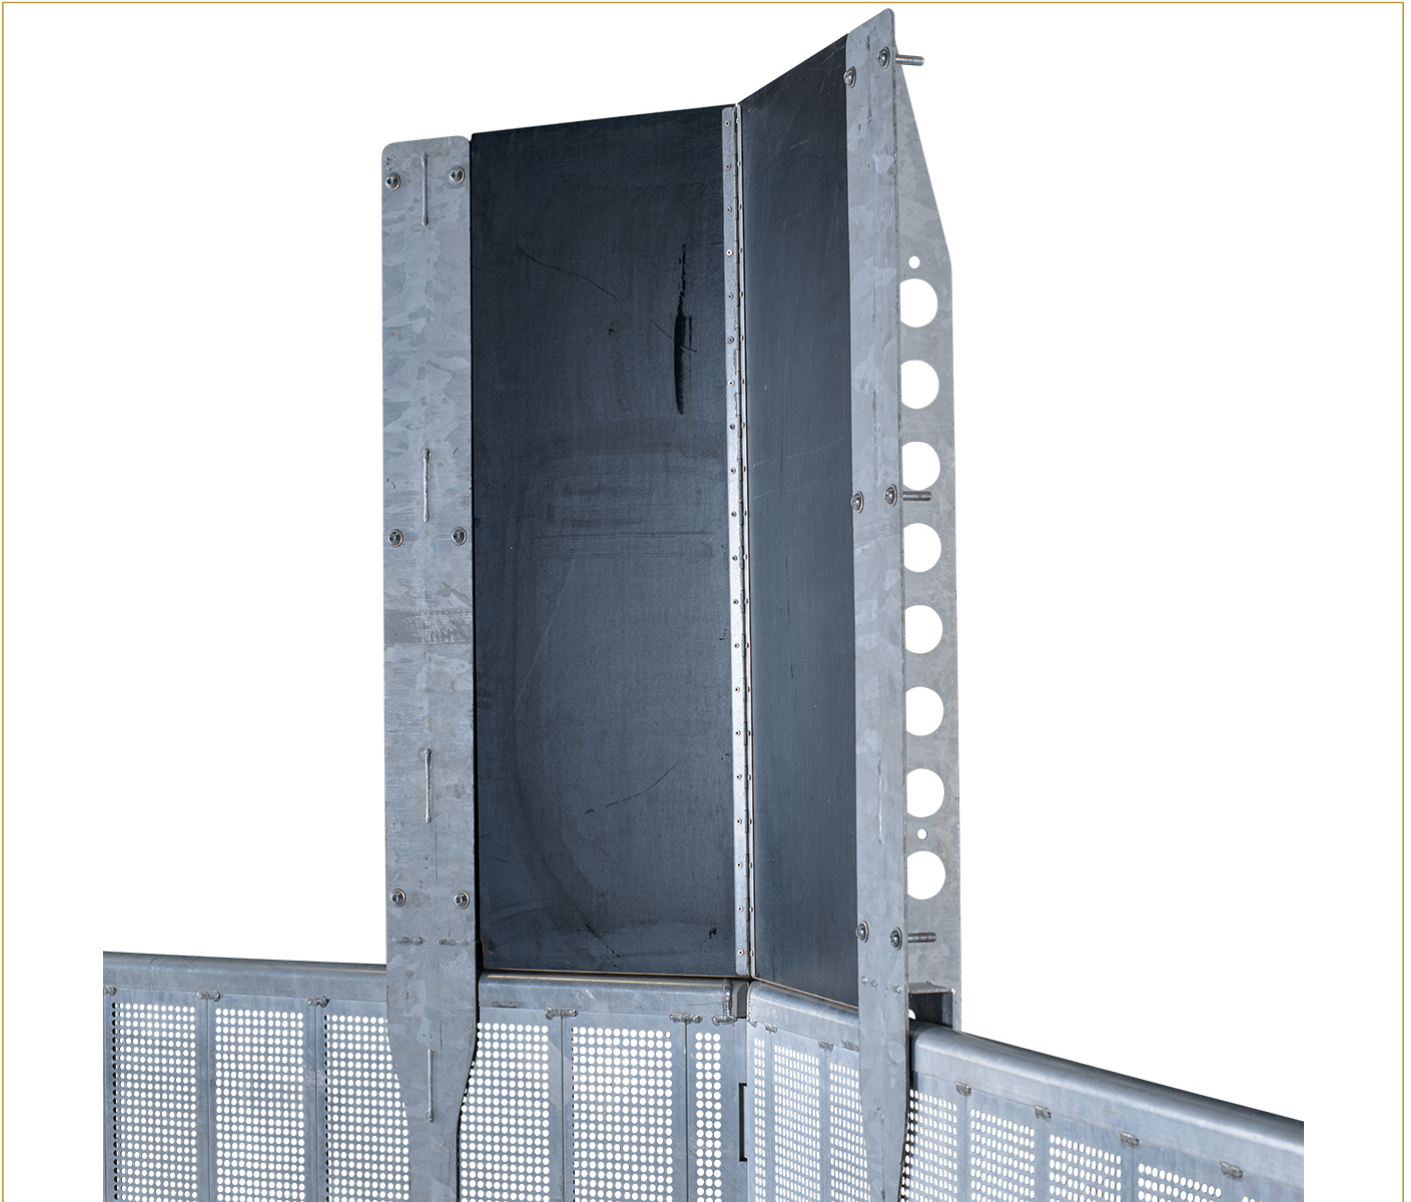

MOJO HIGH FENCE VARIO, BLACK, MULTIPLEX

The MOJO High Fence Vario adds height and security to the MOJO Vario Corner, with black multiplex panels for adaptable crowd control in complex event layouts.

SKU: 1004376 | **Categories:** [Concert Barricades](#)

PRODUCT DESCRIPTION

The MOJO High Fence Vario is designed to enhance the MOJO Vario Corner by extending its height, creating a secure and adaptable solution for crowd control at concerts, festivals, and large-scale events. With durable multiplex panels, this high fence increases the height of the standard MOJO barrier to 2.4 metres, providing additional privacy and crowd management capabilities.

Available in black, white, and transparent finishes, the High Fence Vario suits a variety of event needs. The black and white multiplex panels deliver a full sightline kill, effectively blocking visibility into VIP zones or restricted areas, ensuring privacy for sensitive sections. The transparent polycarbonate version allows security personnel to maintain clear visibility while retaining the fence's strength and stability, ideal for events requiring both crowd control and visual monitoring.

Seamlessly integrating with the MOJO Vario Corner, the High Fence Vario uses the same standard interlocking system for quick and secure assembly. Its flexible design accommodates curved and angled layouts, making it perfect for complex configurations such as round stages, backstage areas, or designated VIP sections. Built to withstand heavy crowd pressure, this high fence extension ensures reliable protection for high-traffic zones while maintaining the highest standards of security and discretion.