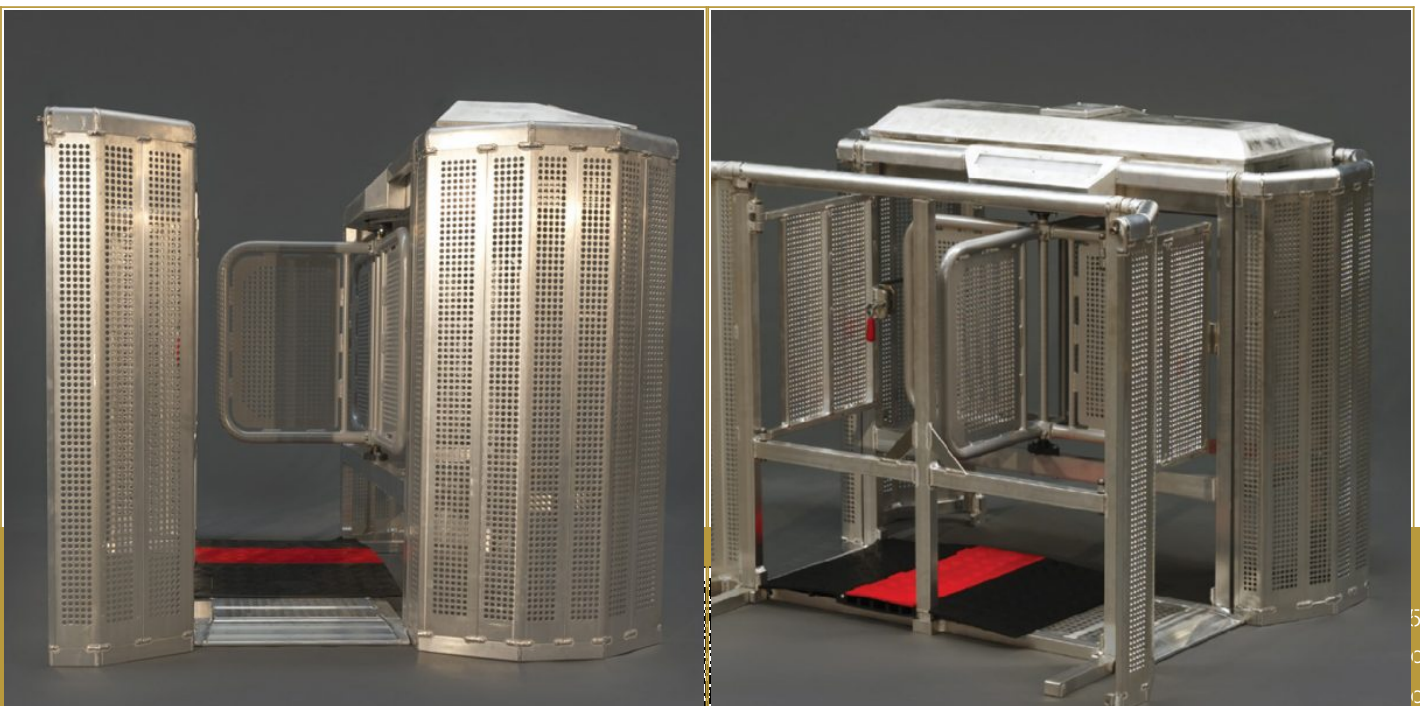

Connecting directly to a central computer system, the Gatekeeper Turnstile Gate provides accurate real-time capacity data and regulates attendee flow. Its quick installation and compatibility with all major ticket scanning technologies—including barcodes, RFID, and QR codes—make it a versatile and essential tool for event security and crowd control.

Perfect for large-scale events, the MOJO Gatekeeper Turnstile Gate helps organisers reduce ticket fraud, enhance attendee flow, and ensure event safety. By automating the entry process and delivering real-time insights, it ensures a seamless and secure experience for both attendees and staff.

Specifications:

- **System Compatibility:** Works with barcode, RFID, and QR code ticket scanning systems
- **Integration:** Connects to central computer systems for real-time monitoring
- **Applications:** Suitable for entry and exit at events, venues, VIP zones, and restricted areas
- **Setup:** Quick installation and fully compatible with MOJO crowd control systems

ADDITIONAL IMAGES